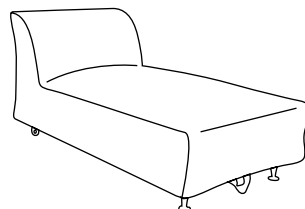

Corallo is the perfect bed to sunbathe by the sea, at the swimming pool or on your home terrace. The polystyrene microspheres will accommodate your body, providing you with a unique comfort experience. Besides, the waterproof materials make the bed ideal for wet environments.

Piedi in acciaio h 10 cm.

CARATTERISTICHE TESSUTI

Idrorepellenti, resistenti acqua marina e cloro, ignifughi, resistenti ai raggi UV, impermeabili.

ACCESSORI

Tasca laterale porta rivista.

UTILIZZI

Piscine, spa, spiagge, terrazze.

Steel feet 10 cm high.

FABRIC CHARACTERISTICS

Water repellent, resistant to sea water and chlorine, fire-retardant, UV resistant, waterproof.

ACCESSORIES

Side magazine pocket.

USES

Swimming pools, spas, beaches, terraces.

*Consultabile nella scheda tessuti

*Can be consulted in the fabrics sheet

Misure | Measurements
L. 90 cm, P. 170 cm, H. 90 cm, W. 17 kg

PUNTOPIUMAHOME.IT

Alcuni particolari possono essere modificati rispetto alla presente scheda a discrezione di Punto Piuma.
Some details may be modified with respect to this sheet at Punto Piuma's own discretion.